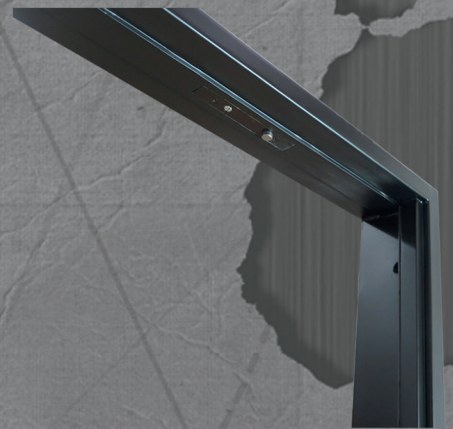

Contemporary Iron doors

*Iron Entry Door
Finish: IS #51
15.1*

*Dorma CP1000
Center Hung Pivot*

Iron Door
Glass type: 3/4" Dual Tempered Glass
16.1

Ironwork Color:
IS# 53 Textured

Custom Pull handle 1"
Square