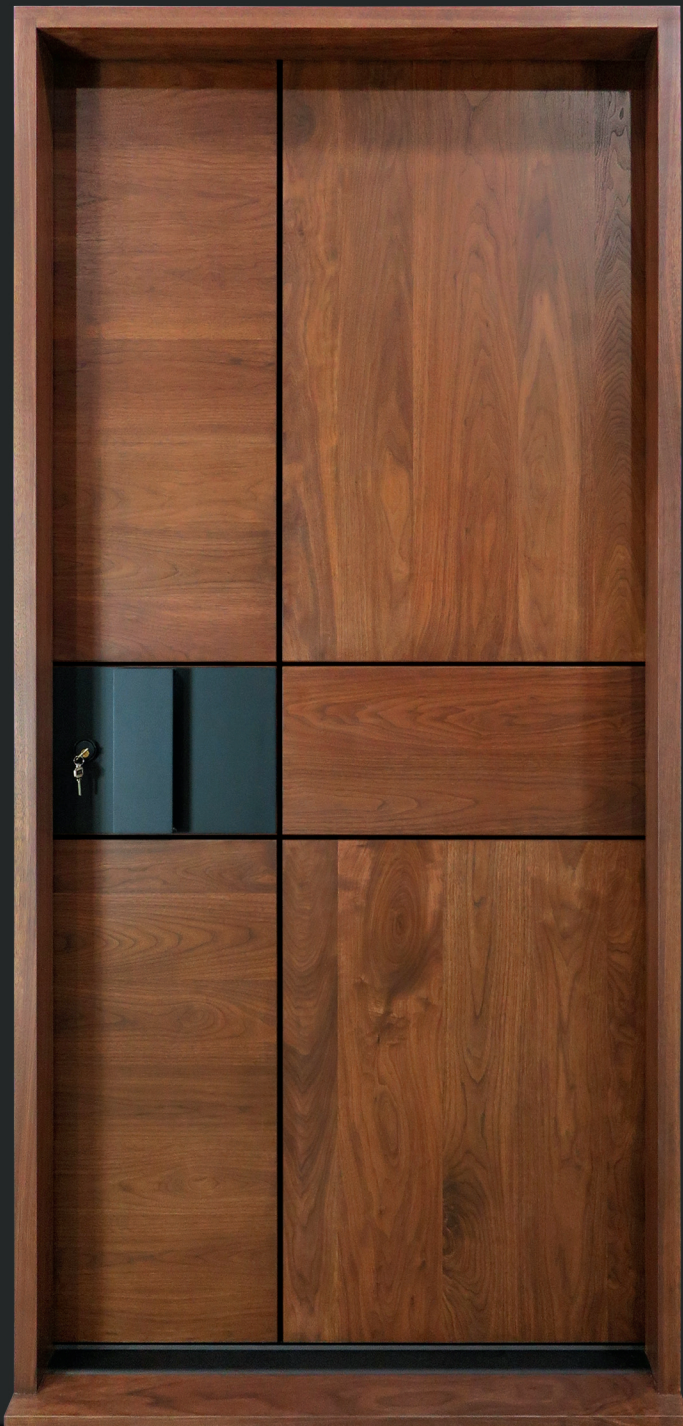

owd modern

the modern collection by owd