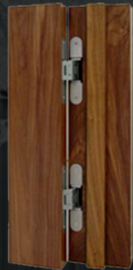

veneer assemblies

Bookmatch

Slipmatch

Balanced Random Match

jamb

Engineered Jamb for Kerf or Casing
3/4" Solid - 1-1/2" Overall

3/4" Jamb with door stop applied

Rabbet 1-1/2" Jamb